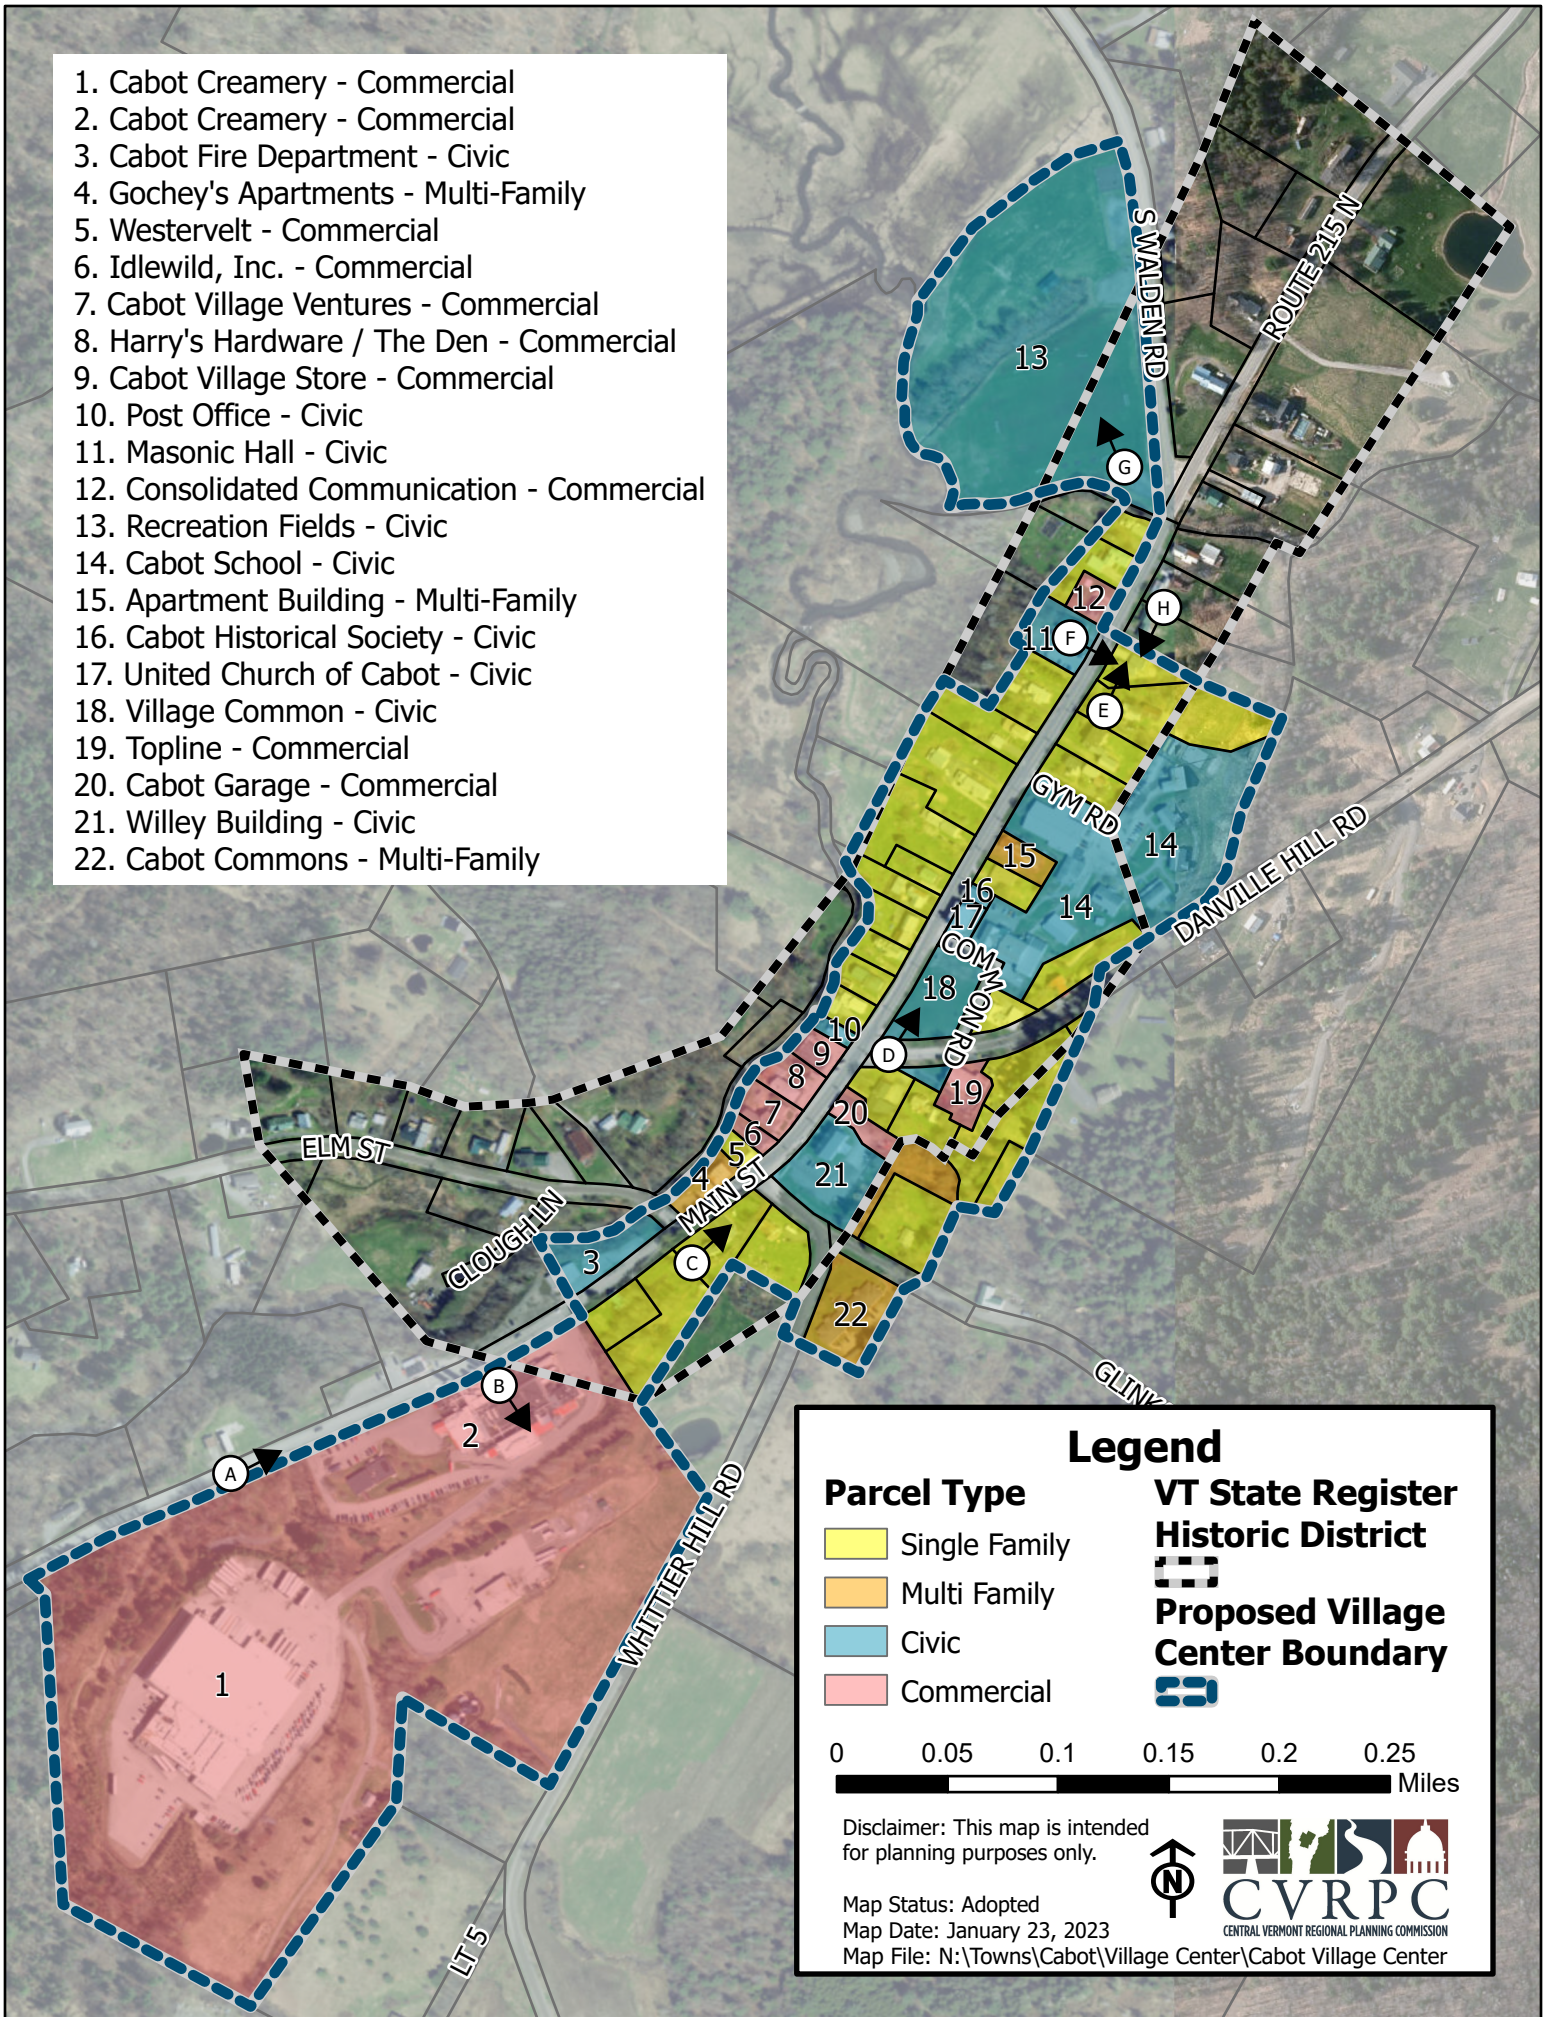

1. Cabot Creamery - Commercial
2. Cabot Creamery - Commercial
3. Cabot Fire Department - Civic
4. Gochey's Apartments - Multi-Family
5. Westervelt - Commercial
6. Idlewild, Inc. - Commercial
7. Cabot Village Ventures - Commercial
8. Harry's Hardware / The Den - Commercial
9. Cabot Village Store - Commercial
10. Post Office - Civic
11. Masonic Hall - Civic
12. Consolidated Communication - Commercial
13. Recreation Fields - Civic
14. Cabot School - Civic
15. Apartment Building - Multi-Family
16. Cabot Historical Society - Civic
17. United Church of Cabot - Civic
18. Village Common - Civic
19. Topline - Commercial
20. Cabot Garage - Commercial
21. Willey Building - Civic
22. Cabot Commons - Multi-Family

Legend

Parcel Type	VT State Register Historic District
 Single Family	
 Multi Family	Proposed Village Center Boundary
 Civic	
 Commercial	

0 0.05 0.1 0.15 0.2 0.25
 Miles

Disclaimer: This map is intended for planning purposes only.

Map Status: Adopted
 Map Date: January 23, 2023
 Map File: N:\Towns\Cabot\Village Center\Cabot Village Center

CVRPC
 CENTRAL VERMONT REGIONAL PLANNING COMMISSION