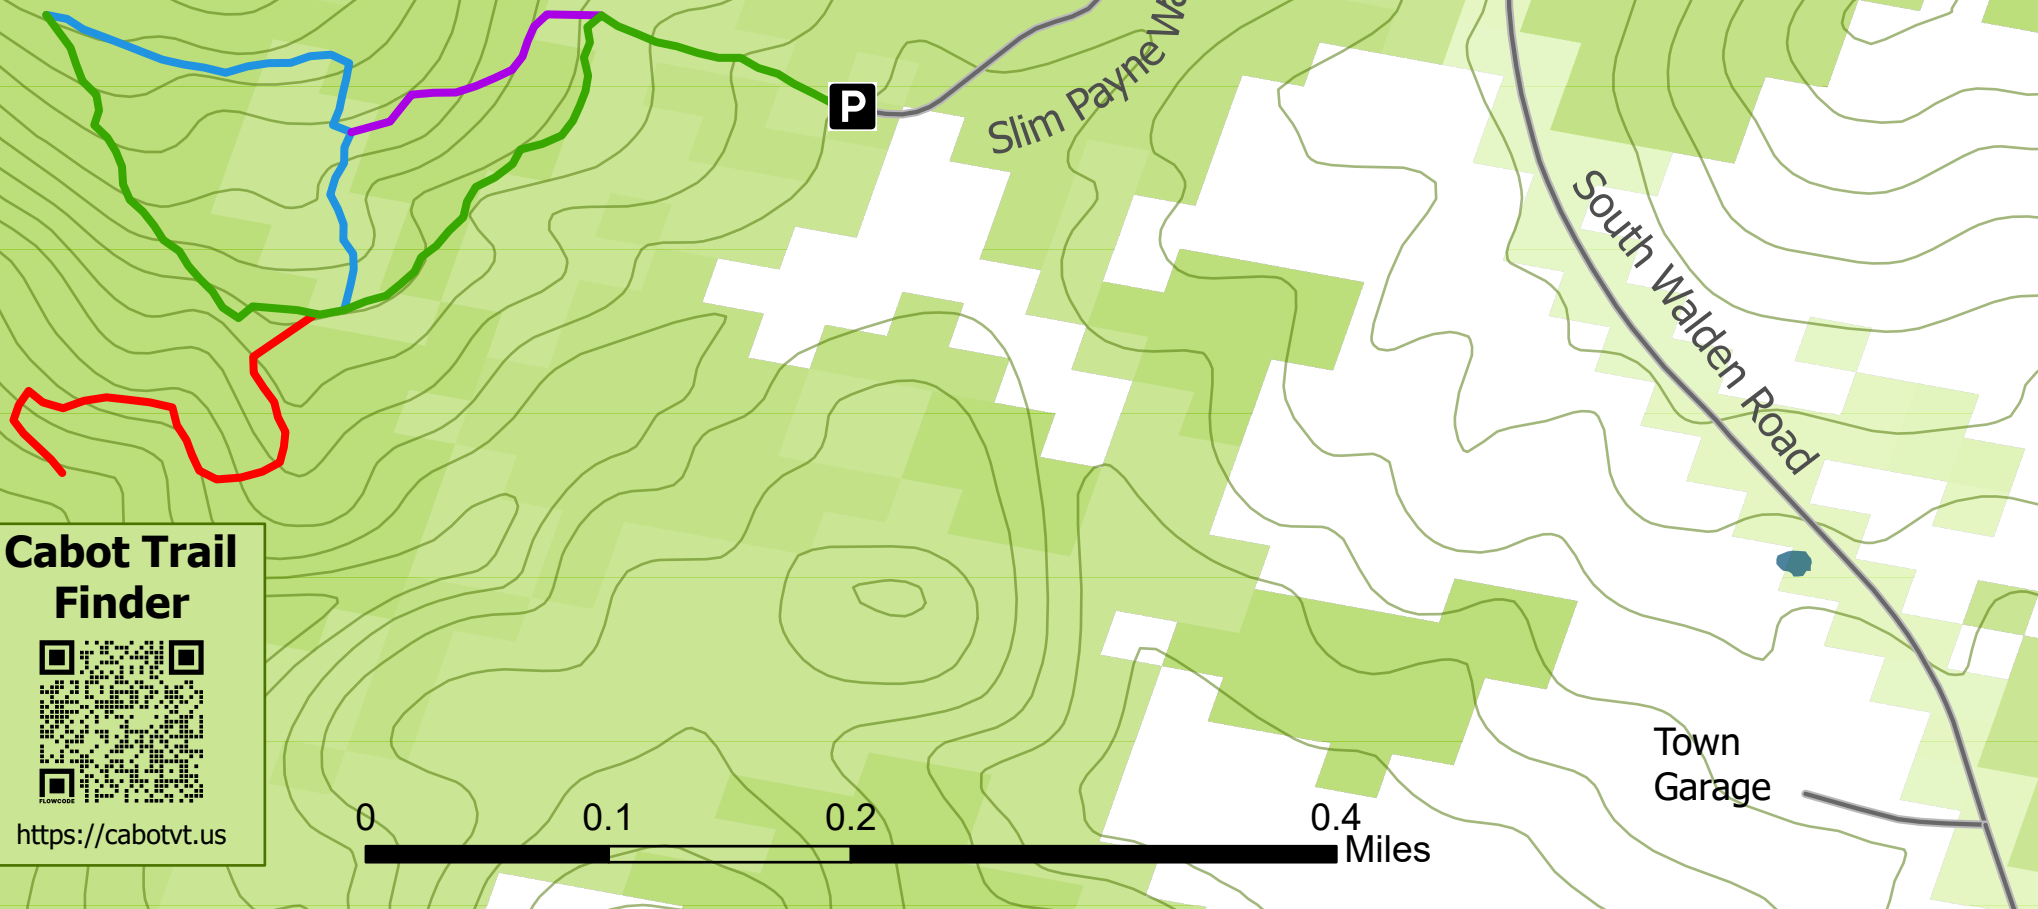

Town Forest Trails

Cabot, Vermont

Cabot Trail Finder

<https://cabotvt.us>

Year-Round Multi-Purpose Trails

Dogs allowed on all trails
leashed or under voice control

- GREEN - (0.7 miles)
- PURPLE - (0.1 miles)
- RED - (0.25 miles)
- BLUE - (0.3 miles)